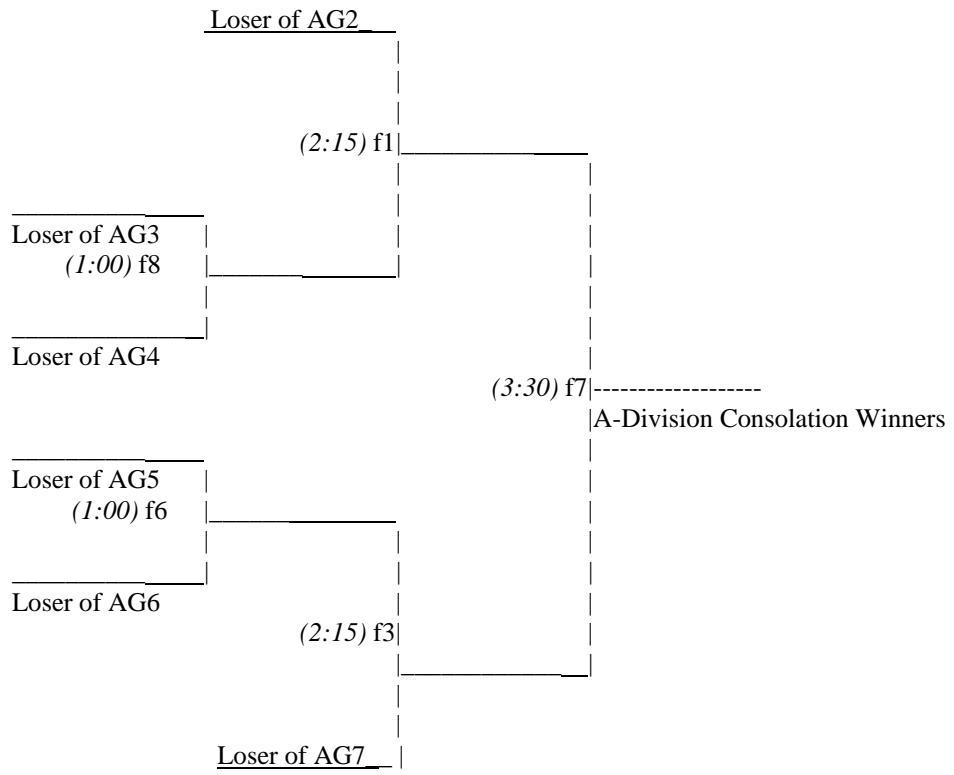

Playoff Schedule/scenario:

- 9:15 B-division Preliminaries <1 hour games – no change from regular season>**
- 10:30 A-division Preliminaries <1 hour games – no change from regular season >
{1st and 2nd seeds have first-round Bye and don't play until 1:00}**
- 11:45 B-division Quarters & B-division Consolation Bracket <1 hour games – no change from regular season>**
- 1:00 A-division Quarters & A-division Consolation Bracket <1 hour games – no change from regular season>**
- 2:15 Semi-Finals (Championship Bracket and Consolation Bracket) <game to points>**
- 3:30 Finals (Championship Bracket and Consolation Bracket) <game to points>**

A-Division Championship Bracket

(s1), (s16), etc = Seed 1, Seed 16, etc

B-Division Championship Bracket

(s1), (s16), etc = Seed 1, Seed 16, etc

A-Division Consolation Bracket

B-Division Consolation Bracket