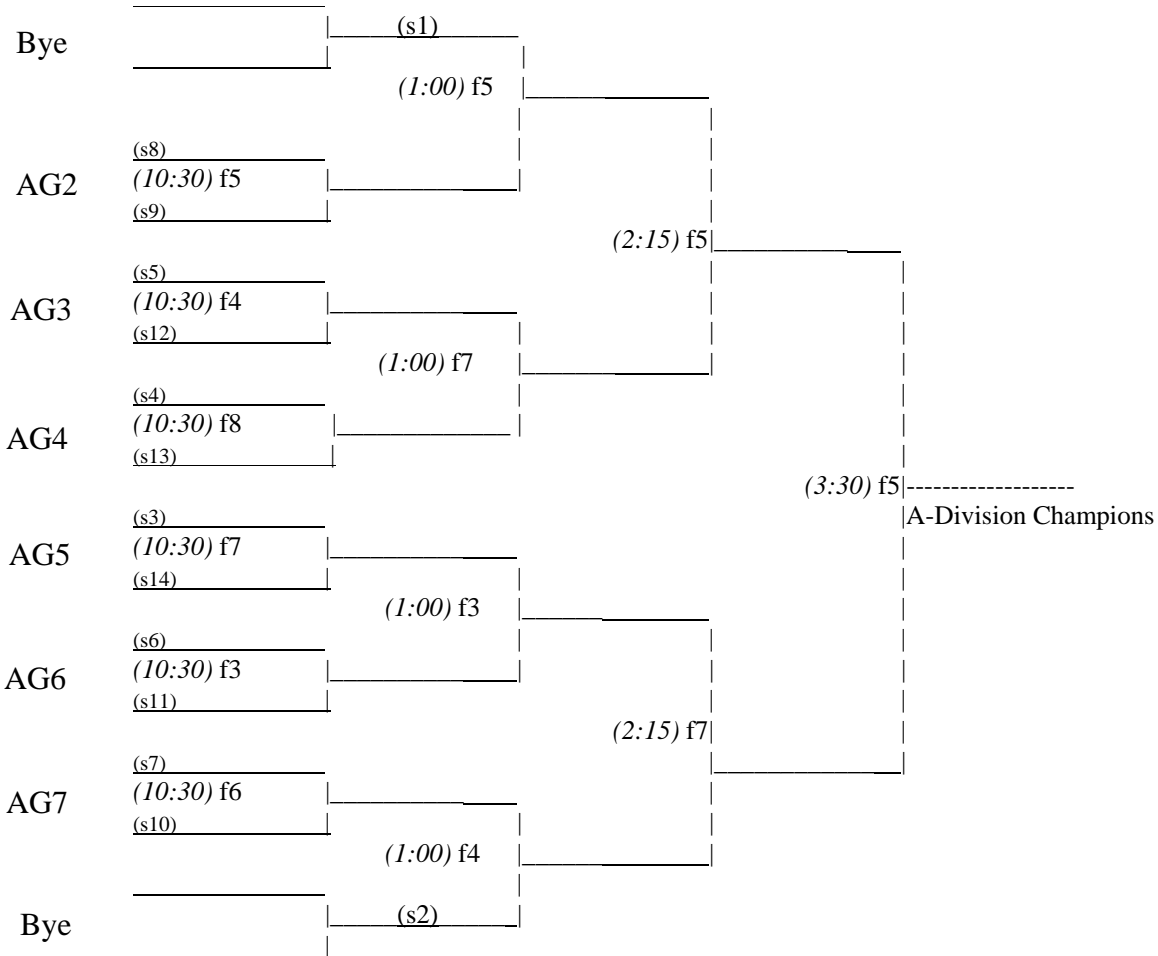

Playoff Schedule/scenario:

- 9:15 B-division Preliminaries <1 hour games – no change from regular season>**
- 10:30 A-division Preliminaries <1 hour games – no change from regular season >
{1st and 2nd seeds have first-round Bye and don't play until 1:00}**
- 11:45 B-division Quarters & B-division Consolation Bracket <1 hour games – no change from regular season>**
- 1:00 A-division Quarters & A-division Consolation Bracket <1 hour games – no change from regular season>**
- 2:15 Semi-Finals (Championship Bracket and Consolation Bracket) <game to points>**
- 3:30 Finals (Championship Bracket and Consolation Bracket) <game to points>**

A-Division Championship Bracket

(s1), (s16), etc = Seed 1, Seed 16, etc

B-Division Championship Bracket

(s1), (s16), etc = Seed 1, Seed 16, etc

A-Division Consolation Bracket

B-Division Consolation Bracket