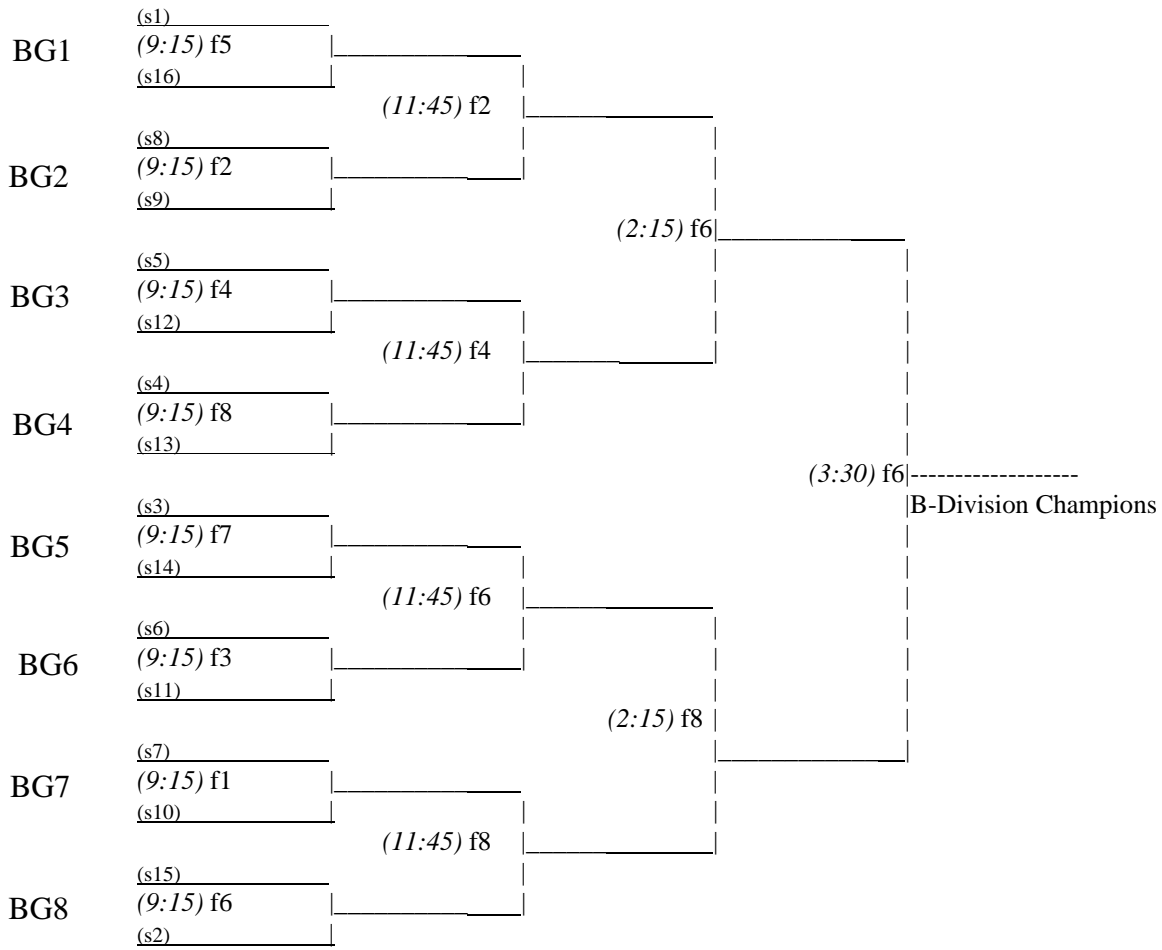

Playoff Schedule/scenario:

- 9:15 B-division Preliminaries <1 hour games – no change from regular season>**
- 10:30 A-division Preliminaries <1 hour games – no change from regular season >
{1st and 2nd seeds have first-round Bye and don't play until 1:00}**
- 11:45 B-division Quarters & B-division Consolation Bracket <1 hour games – no change from regular season>**
- 1:00 A-division Quarters & A-division Consolation Bracket <1 hour games – no change from regular season>**
- 2:15 Semi-Finals (Championship Bracket and Consolation Bracket) <game to points>**
- 3:30 Finals (Championship Bracket and Consolation Bracket) <game to points>**

A-Division Championship Bracket

(s1), (s16), etc = Seed 1, Seed 16, etc

B-Division Championship Bracket

(s1), (s16), etc = Seed 1, Seed 16, etc

A-Division Consolation Bracket

B-Division Consolation Bracket